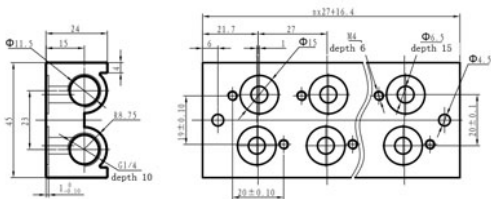

FG Series Manifold

Ordering Code

F	100	5T
series	Type	Number of Connector
	100: 1/4	1-16
	200: 1/4	1-16
	300: 3/8	1-16
	400: 1/2	1-16

Figure Dimension

F230-5T