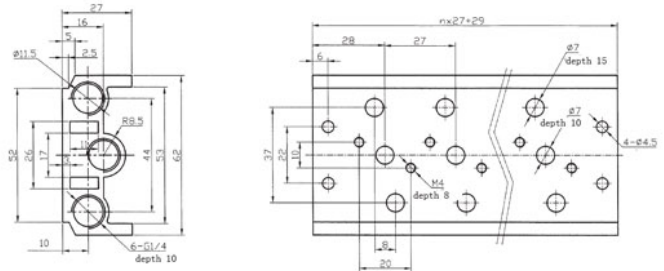

F200-5T

F230-5T