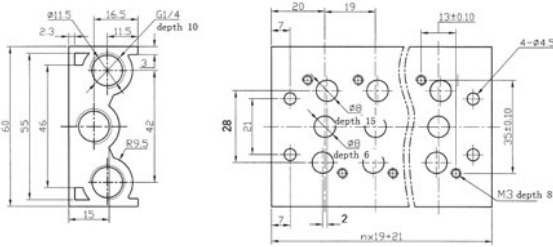

Figure Dimension

F100-5T